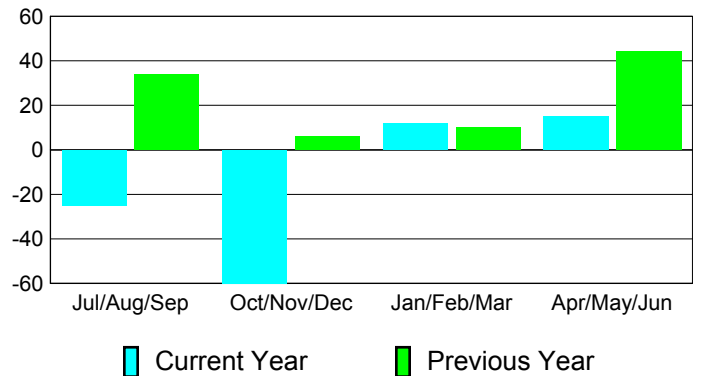

Membership Results
2010-2011

Membership
2009-2010

Month	Net Memb Goal	Actual New Memb	Actual Dropped Memb	Gain/Loss of Memb	Gain/Loss of Memb
Jul/Aug/Sep	0	34	-59	-25	34
Oct/Nov/Dec	0	29	-89	-60	6
Jan/Feb/Mar	0	47	-35	12	10
Apr/May/Jun	0	66	-51	15	44
Totals	0	176	-234	-58	94

Membership Results 2010-2011

Goal, New, Dropped, Gain/Loss

Comparison of Membership Gain/Loss

Current Year Compared to the Previous Year

Gender Comparison 2010-2011

Jul/Aug/Sep

Oct/Nov/Dec

Jan/Feb/Mar