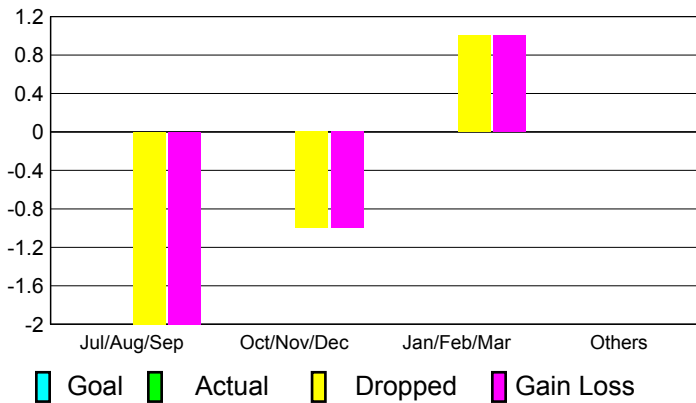

2010-2011 GMT Reports for District (or Undistricted) **District LC 11**

GMT: **Mr. Edisson Karnopp**

Location: **BRAZIL**

GMT CA: **3**

CLUBS

Club Results
2010-2011

Clubs
2009-2010

Month	New Club Goal	Actual New Clubs	Actual Dropped Clubs	Gain/Loss of Clubs	Gain/Loss of Clubs
Jul/Aug/Sep	0	0	-2	-2	0
Oct/Nov/Dec	0	0	-1	-1	0
Jan/Feb/Mar	0	0	1	1	1
Apr/May/Jun	0	0	0	0	1
Totals	0	0	-2	-2	2

Club Results 2010-2011

Goal, New, Dropped, Gain/Loss

Comparison of Club Gain/Loss

Current Year Compared to the Previous Year

YTD Status Quo Clubs 2010-2011

Status Quo Clubs Compared to Status Quo Members

MEMBERSHIP

Membership Results
2010-2011

Membership
2009-2010

Month	Net Memb Goal	Actual New Memb	Actual Dropped Memb	Gain/Loss of Memb	Gain/Loss of Memb
Jul/Aug/Sep	0	34	-59	-25	34
Oct/Nov/Dec	0	29	-89	-60	6
Jan/Feb/Mar	0	47	-35	12	10
Apr/May/Jun	0	66	-51	15	44
Totals	0	176	-234	-58	94