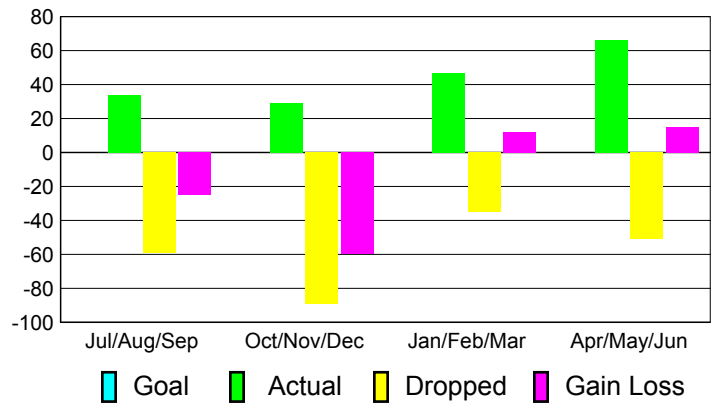

Membership Results 2010-2011

Goal, New, Dropped, Gain/Loss

Comparison of Membership Gain/Loss

Current Year Compared to the Previous Year